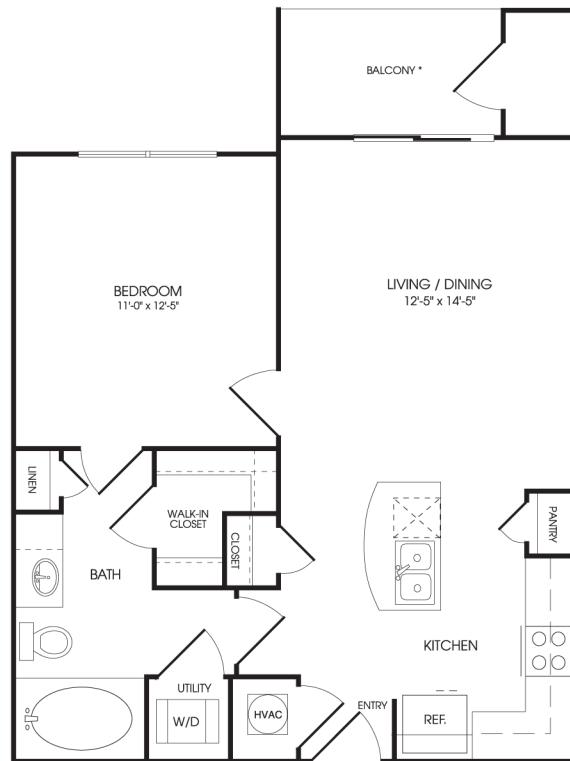

# 7 | SEVENTY

770 N. Eldridge Parkway Houston, TX 77079

[www.7SeventyApartments.com](http://www.7SeventyApartments.com)

\* VARIES BY LOCATION

## THE ENCLAVE

ONE BEDROOM + ONE BATH • 664 SQUARE FEET • A2

Your selected floor plan may vary from this illustration due to design configuration and architectural styling.  
Not all features are available in every apartment. All square footages are approximate.