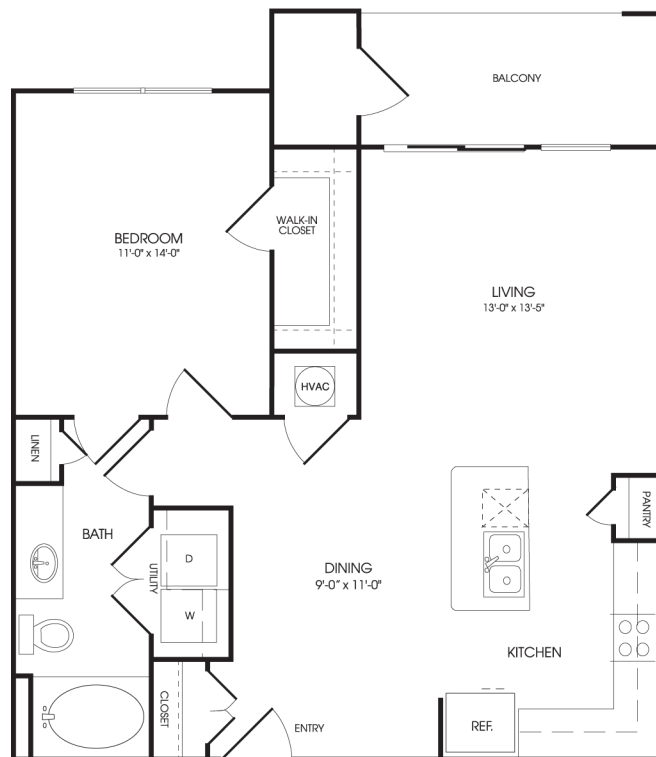

7 | SEVENTY

770 N. Eldridge Parkway Houston, TX 77079

www.7SeventyApartments.com

THE HEATHWOOD

ONE BEDROOM + ONE BATH • 800 SQUARE FEET • A3

Your selected floor plan may vary from this illustration due to design configuration and architectural styling.
Not all features are available in every apartment. All square footages are approximate.